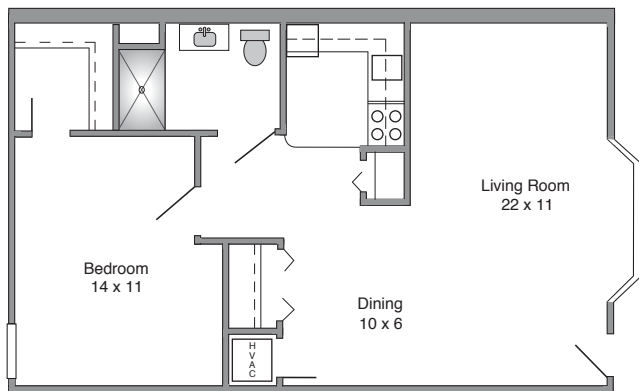

# ASHEWOOD MANOR

*A Laurel Independent Living Community*

*Creating a Legacy by Exceeding the Needs and Expectations  
of Those We Serve, while Embracing the Laurels Way.*

Deluxe Apartment  
704 Square Feet

Studio Apartment  
565 Square Feet

Mid-Size Apartment  
625-635 Square Feet