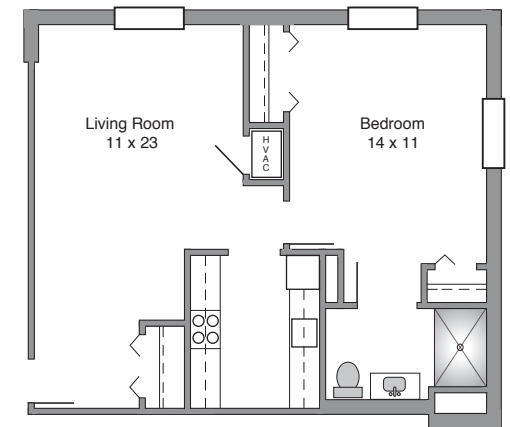

# ASHEWOOD MANOR

*A Laurel Independent Living Community*

*Creating a Legacy by Exceeding the Needs and Expectations  
of Those We Serve, while Embracing the Laurels Way.*

Deluxe Apartment  
704 Square Feet

Studio Apartment  
565 Square Feet

Mid-Size Apartment  
625-635 Square Feet