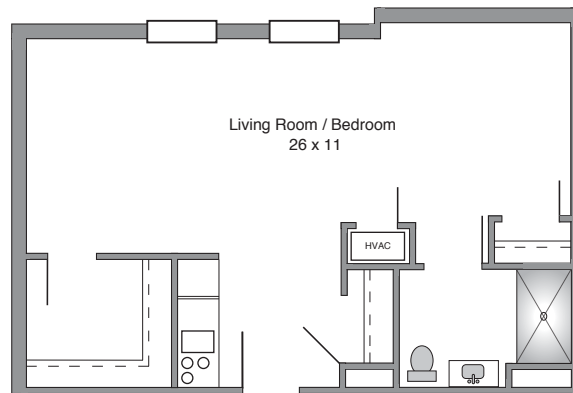

# ASHEWOOD MANOR

*A Laurel Independent Living Community*

*Creating a Legacy by Exceeding the Needs and Expectations  
of Those We Serve, while Embracing the Laurels Way.*

Deluxe Apartment  
704 Square Feet

Studio Apartment  
565 Square Feet

Mid-Size Apartment  
625-635 Square Feet